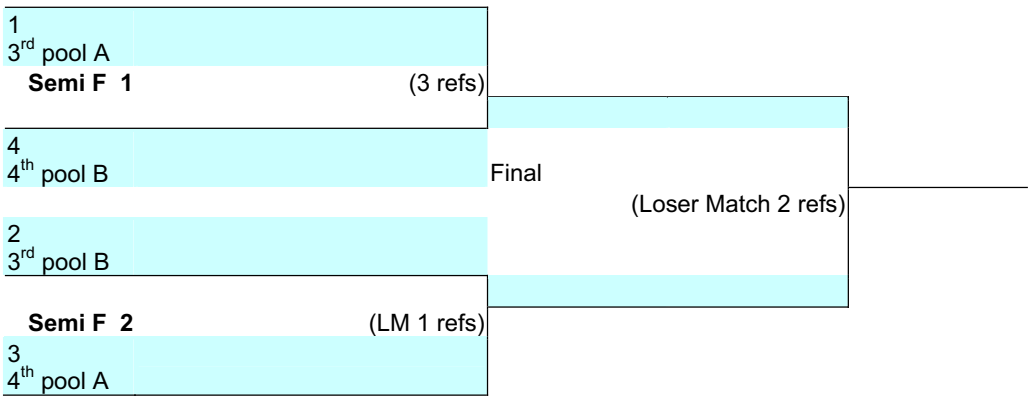

Silver Bracket

Parent & Coach Tournament Information

Thank you for entering the tournament. We will work hard to make it a good experience for your team.

Facility guidelines during tournament:

- No outside food or drink allowed in the building. No coolers allowed.
- Rays Café will have many selections including healthy food items.
- Please have your kids clean debris/empty bottles from around bench/chairs after each match
- Please check the schedule throughout the tournament.
- We must have your final roster signed by you prior to your first match.
- No gum allowed in gym.
- Teams and families/kids are not allowed in tumbling area at north end of building.
- For directions to facility go to www.beyondthebaseline.net - hit directions
- **There will be a $1.00 entry fee for spectators.**

All games played at Beyond The Baseline, 1540 W 12th Street, Davenport, Iowa 52804
Contact Gary Thrapp 563-322-8434