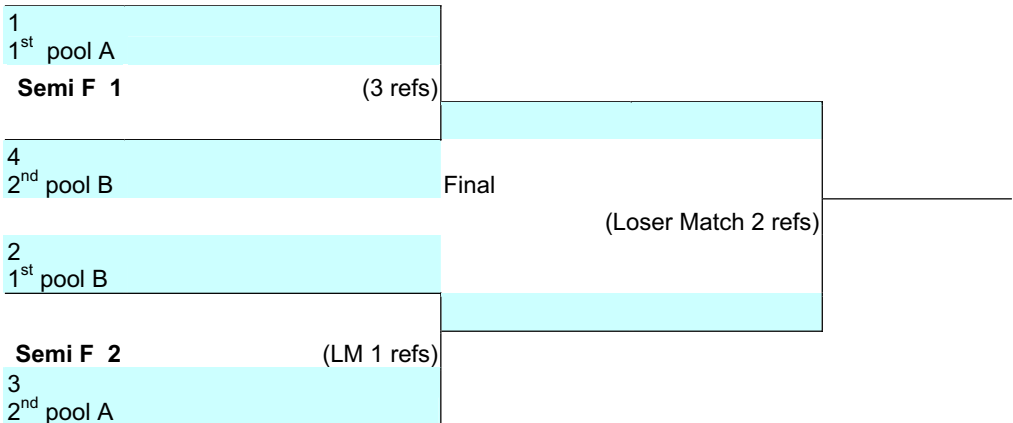

3rd Annual Valentines Day Bash
Beyond The Baseline
15U Division
2/7/10

Championship Round Play - tournament play will be a regular match of the best two out of three games to 25 points, no cap. The third game, if needed, is to 15 points, win by two, no cap.

Gold Bracket